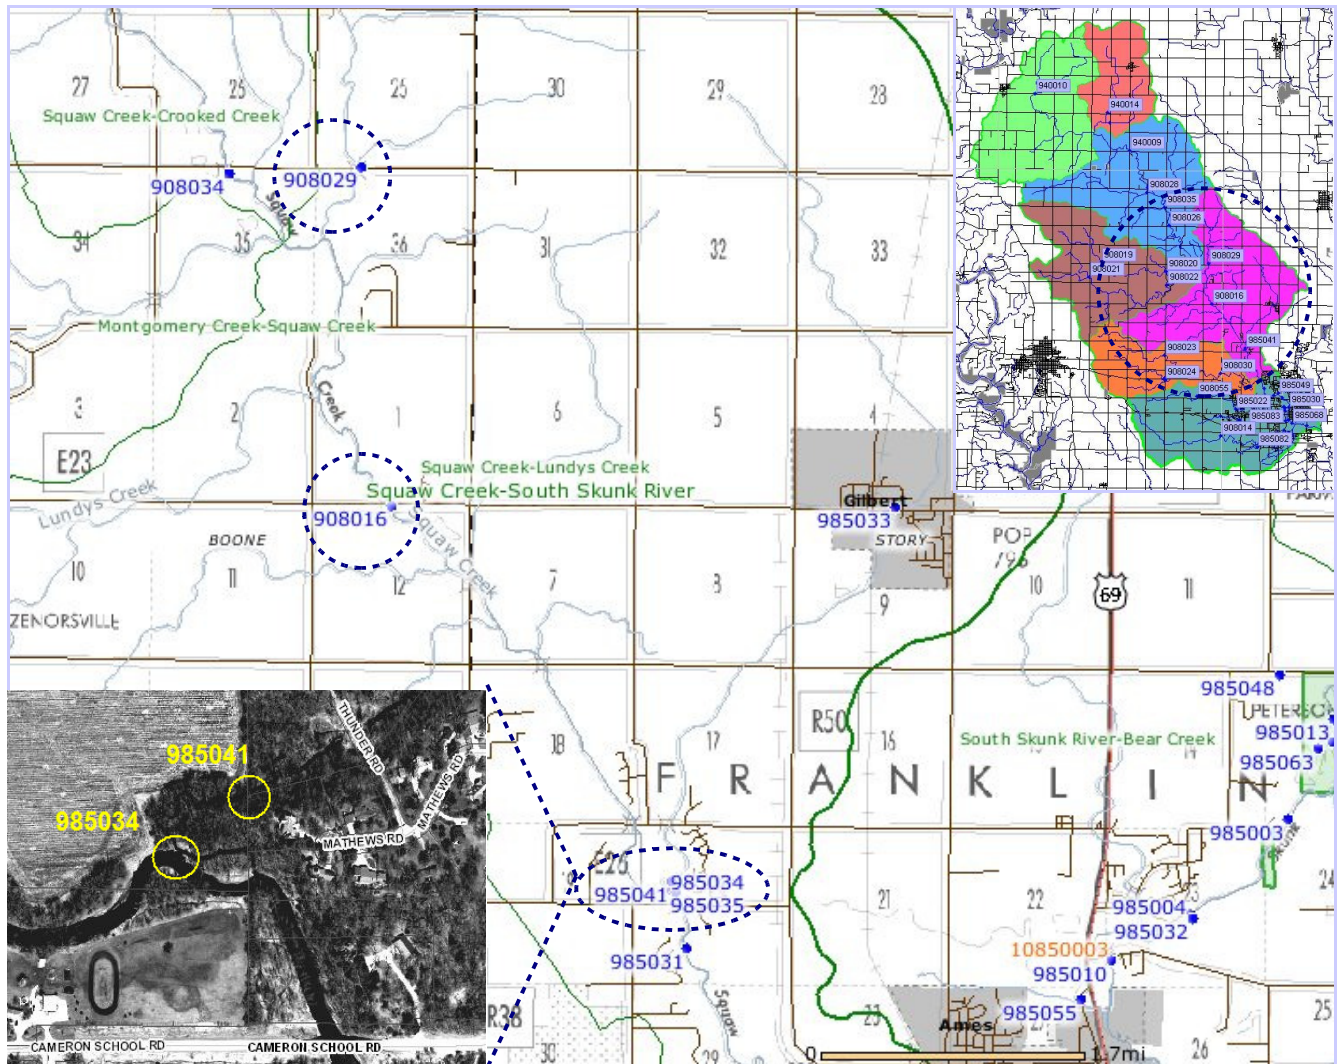

Squaw Creek - Lundys Creek

HUC 12: 070801050305

26,578 acres in Boone and Story Counties

SC9 (908029), Bluestem Creek below 150th St¹

SC14 (908016), Squaw Creek at 170th St²

SC15 (985041), Gilbert Creek above Squaw Creek³

SC16 (905034), Squaw Creek above Gilbert Creek³

IOWATER site registered to: ¹ Rick Dietz, ² Tom Gust, ³ (available)

Squaw Creek Watershed Snapshot October 13, 2007

Snapshot Volunteers:

Date and time sampled:

SC15 and SC 16 can be accessed from 4015 Mathews Road in Squaw Valley